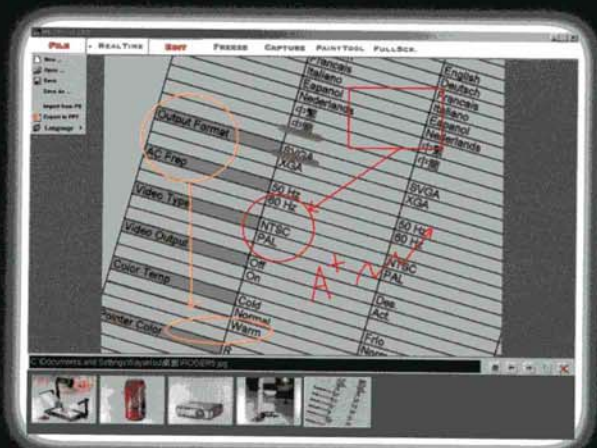

MR2003

The MR2003 allows you to edit and save your images while giving a presentation. Files are compatible with Microsoft PowerPoint.

Lumens®

Lumens Digital Optics Inc.

5F, No.35, Sintai Rd., Jhubei City, Hsinchu County 302, Taiwan

TEL:886 (3)554-4466 FAX:886 (3)554-4393

E-mail:sales@lumens.com.tw Http://www.lumens.com.tw

DIB AUSTRALIA

9 PERCY STREET, HEIDELBERG WEST, 3081

PH: 9457 4800 FAX: 9457 4801

SERVICE@DIBAUSTRALIA.COM.AU